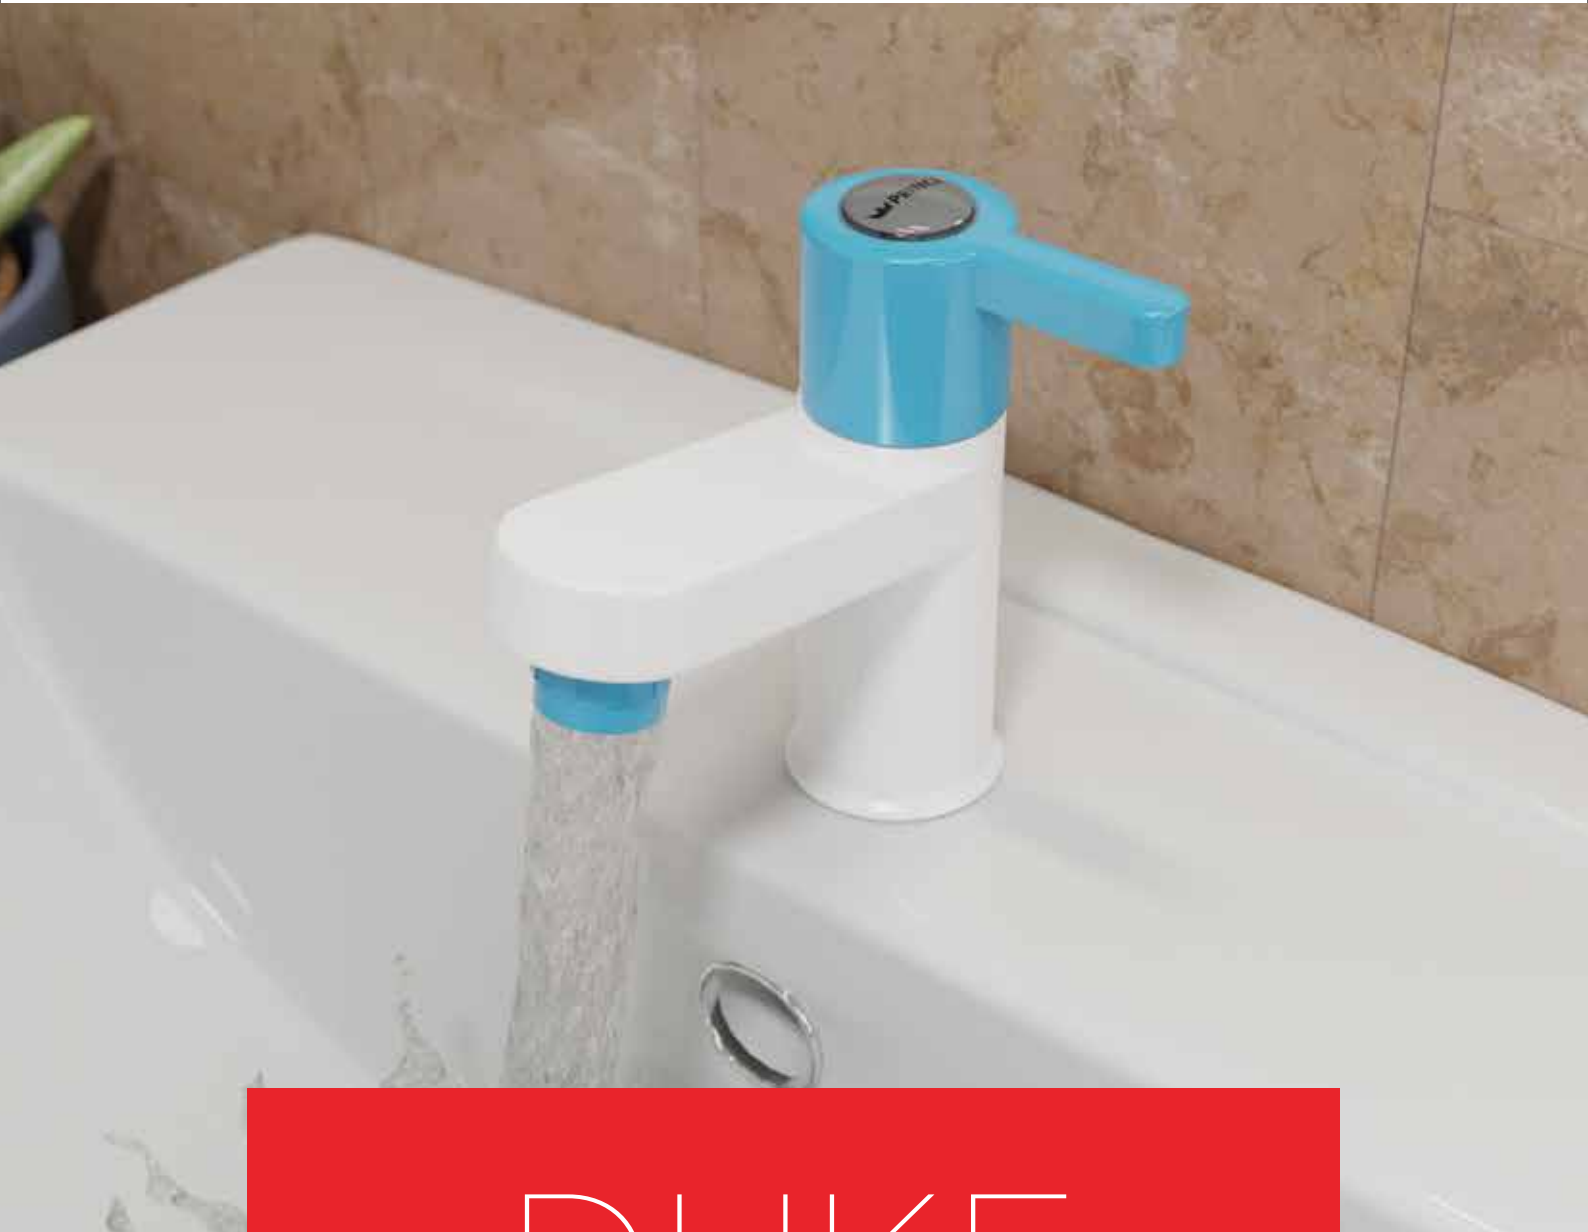

Suitable for
Hot & Cold Water

No
Scaling

100%
Hygienic

Eco-Friendly
Material

DURATAP

PTMT TAPWARE

DURATAP
PTMT TAPWARE

Special Design SS 304
that Increase Strength
and Durability