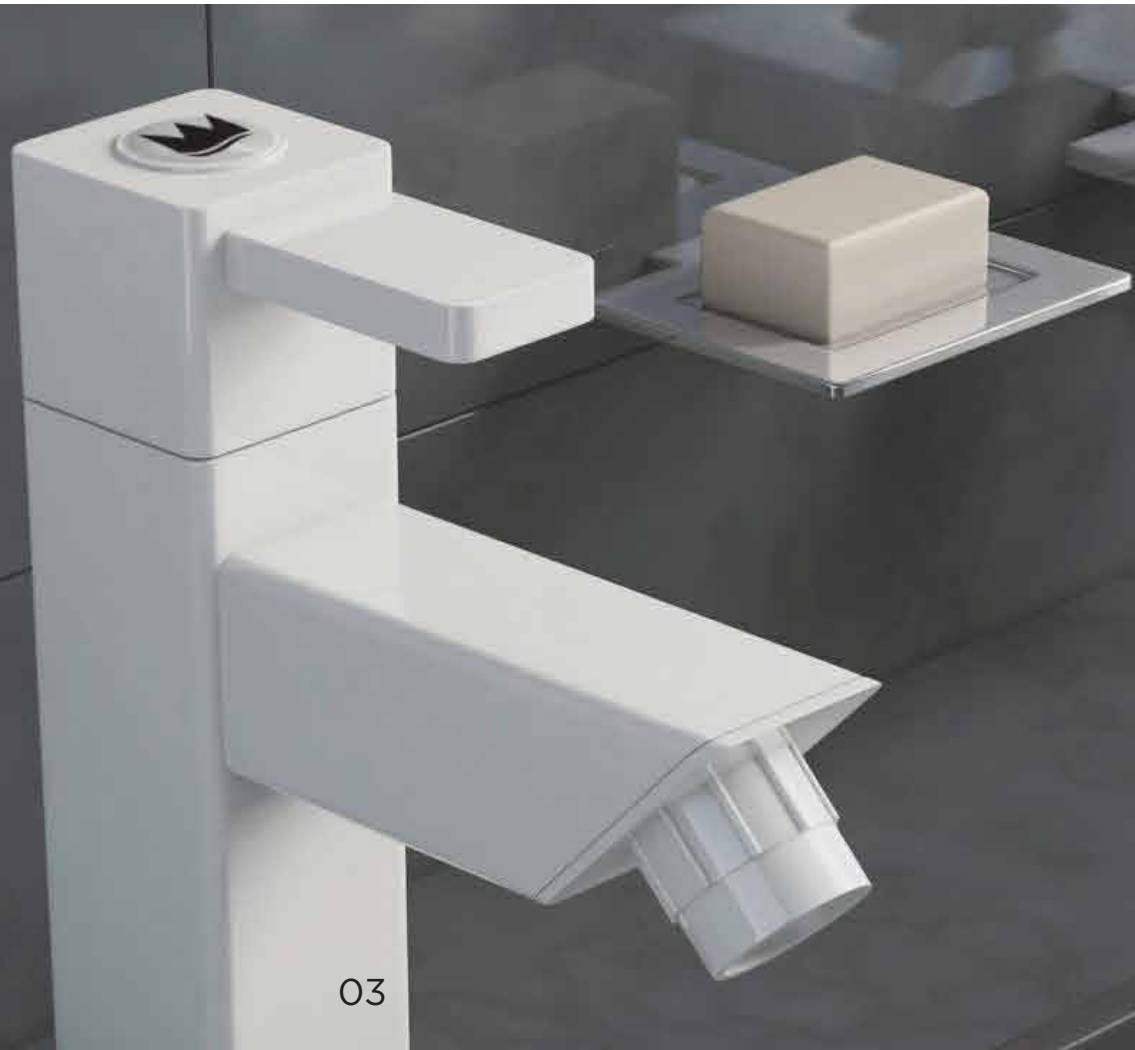

PTMT Faucets

Duratap Tapware are made of PTMT & are available in 4 different colours spread across 6 unique collections.

What is PTMT?

Polytetra Methylene Terephthalate (PTMT) combines the advantages of both plastics and metals. Being a specially engineered plastic, PTMT has many advantages over other materials in terms of functionality and longevity. In addition to durability, PTMT also provides products with a glossy sheen that enhances their appearance. It protects them from scratches by resisting environmental stress. It is easy to clean with soap or detergent. Its anti-static characteristic keeps dust away.